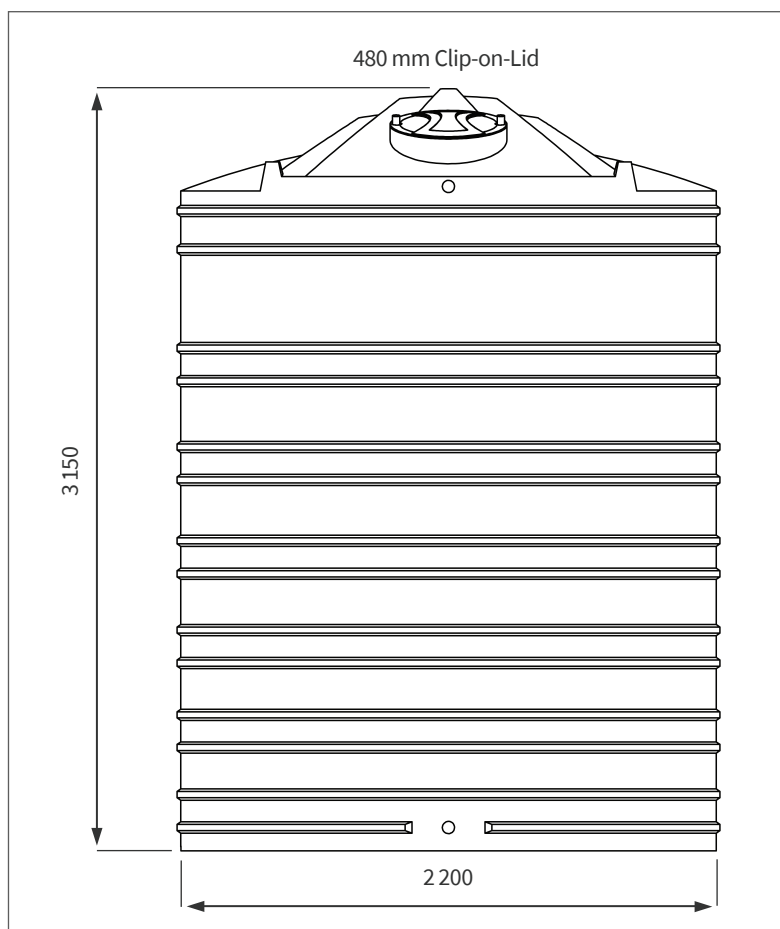

10 000 LT VERTICAL WATER TANK

This is a stock item

FRONT VIEW