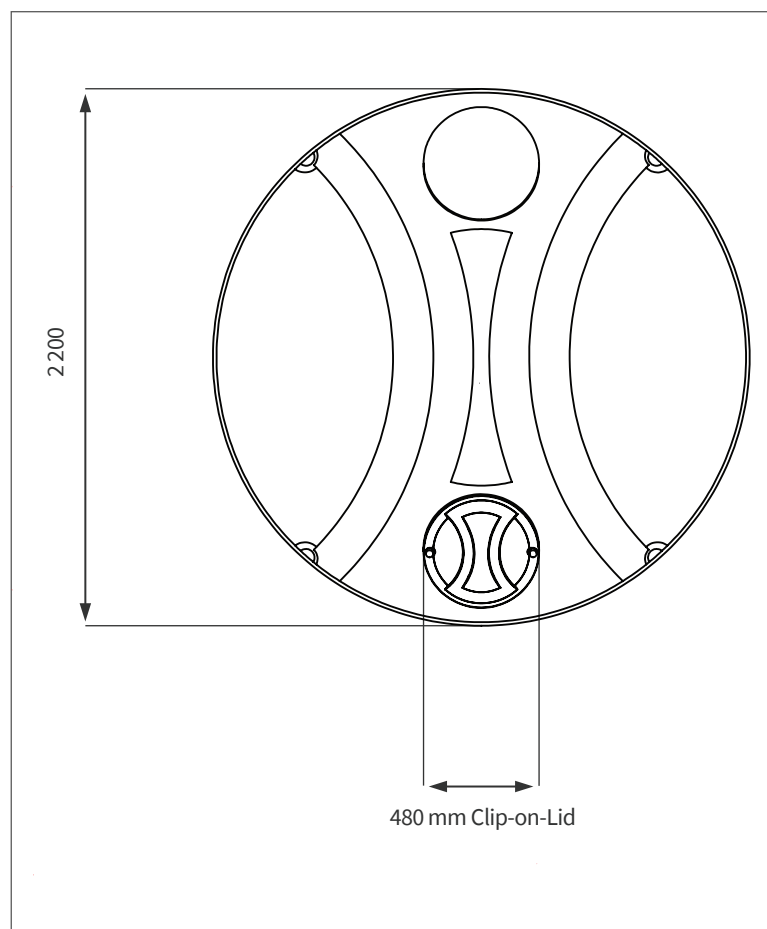

## FRONT VIEW

## TOP VIEW

## PRODUCT SPECIFICATIONS

|          |                     |
|----------|---------------------|
| Water    | SG 1                |
| Inlet    | 40 mm Female W/Fit  |
| Overflow | 40 mm Female W/Fit  |
| Outlet   | 40 mm Water Fitting |
| Lid      | 480 mm              |

**Note:** All dimensions are in millimeters and scale not to scale

This design is the property of JoJo