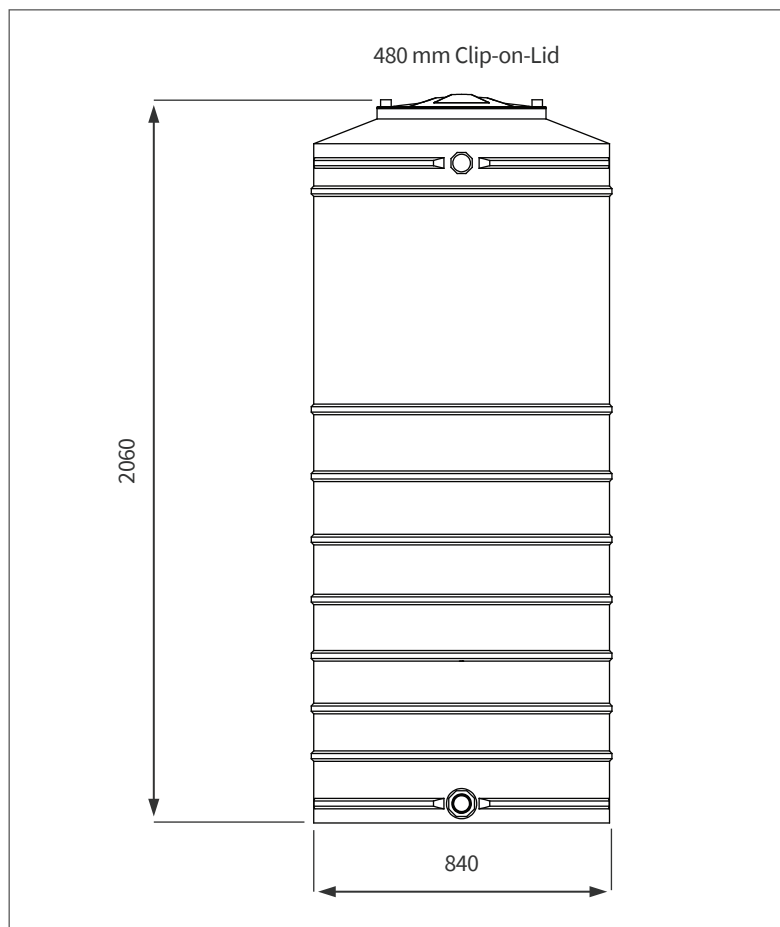

## FRONT VIEW

## PRODUCT SPECIFICATIONS

Water	<b>SG 1</b>
Inlet	<b>40mm Female W/Fit</b>
Overflow	<b>40mm Female W/Fit</b>
Outlet	<b>40mm Water Fitting</b>
Lid	<b>480 mm</b>