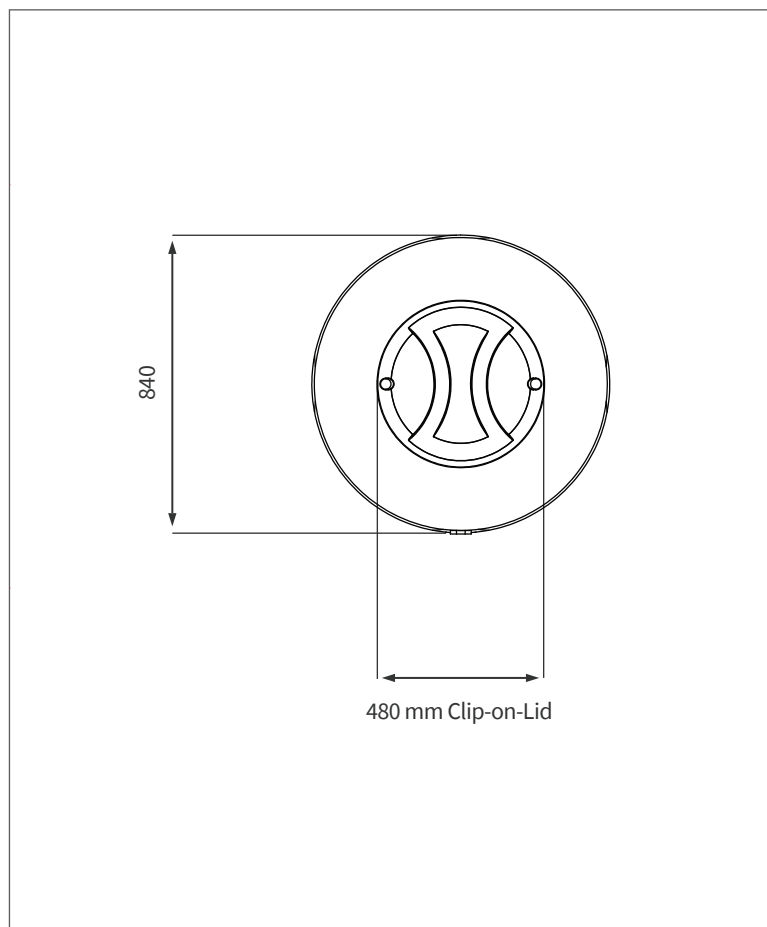

## PRODUCT SPECIFICATIONS

Water	<b>SG 1</b>
Inlet	<b>40mm Female W/Fit</b>
Overflow	<b>40mm Female W/Fit</b>
Outlet	<b>40mm Water Fitting</b>
Lid	<b>480 mm</b>