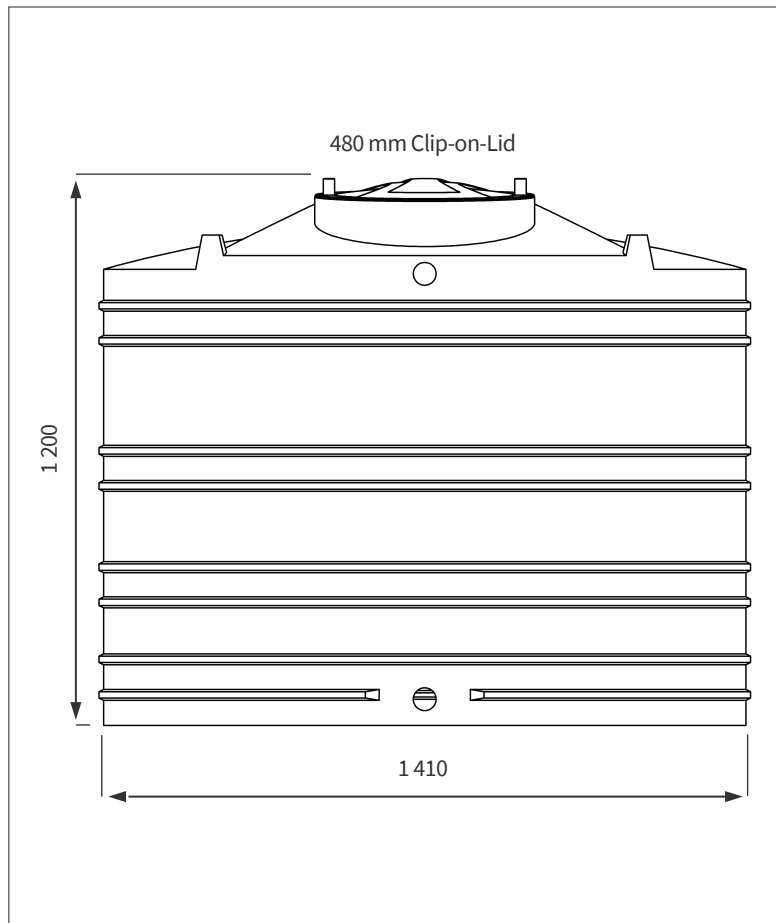

1 500 LT VERTICAL WATER TANK

This is a stock item in specific colours

FRONT VIEW

TOP VIEW

PRODUCT SPECIFICATIONS

Water	SG 1
Inlet	40 mm Female W/Fit
Overflow	40 mm Female W/Fit
Outlet	40 mm Water Fitting
Lid	480 mm

- 10-year guarantee
- Made with food-grade, quality virgin LLDPE
- UV-resistant & BPA-free

Note: All dimensions are in millimeters and scale not to scale

This design is the property of JoJo