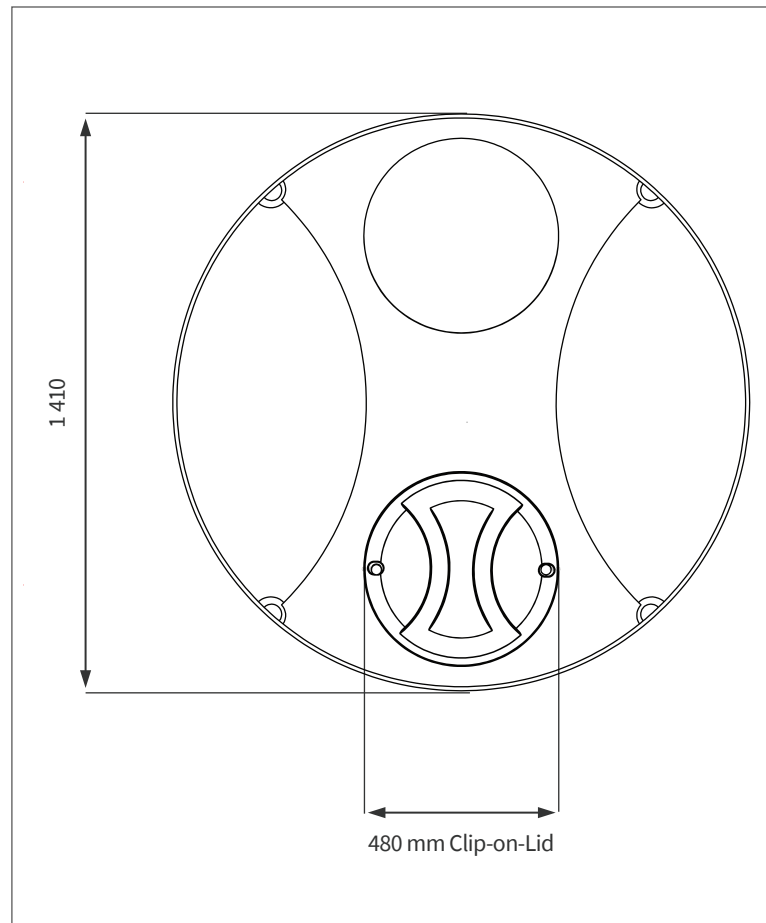

1 500 LT VERTICAL WATER TANK

This is a stock item in specific colours

FRONT VIEW

TOP VIEW

PRODUCT SPECIFICATIONS

Water	SG 1
Inlet	40 mm Female W/Fit
Overflow	40 mm Female W/Fit
Outlet	40 mm Water Fitting
Lid	480 mm

- 10-year guarantee
- Made with food-grade, quality virgin LLDPE
- UV-resistant & BPA-free

Note: All dimensions are in millimeters and scale not to scale

This design is the property of JoJo