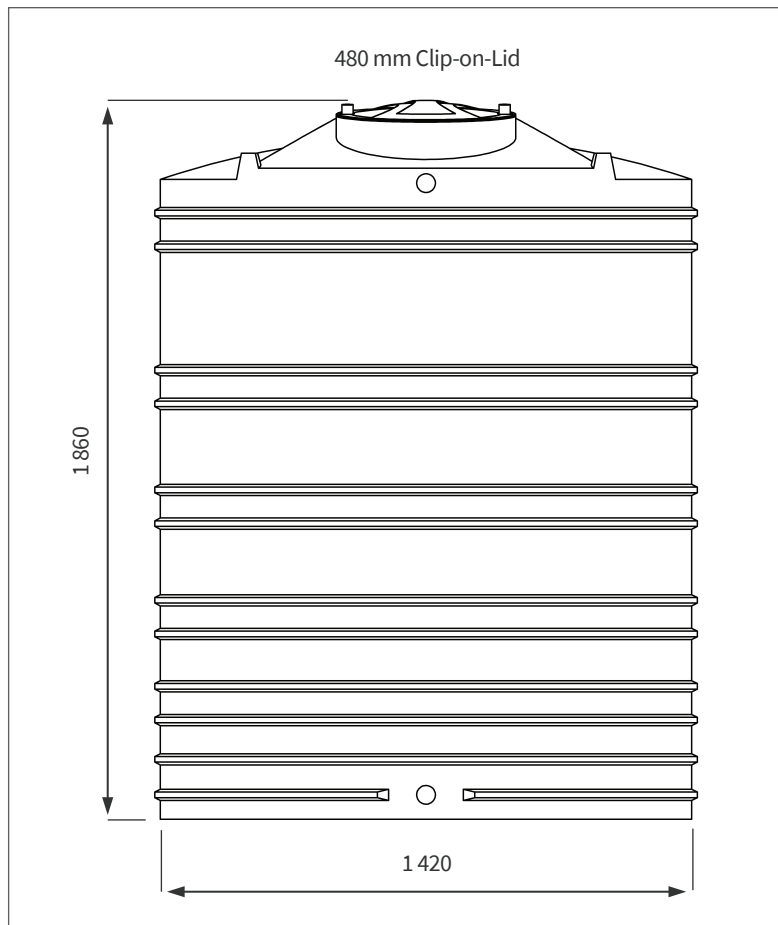

2 500 LT VERTICAL WATER TANK

This is a stock item in specific colours

FRONT VIEW

TOP VIEW

PRODUCT SPECIFICATIONS

Water	SG 1
Inlet	40 mm Female W/Fit
Overflow	40 mm Female W/Fit
Outlet	40 mm Water Fitting
Lid	480 mm

- 10-year guarantee
- Made with food-grade, quality virgin LLDPE
- UV-resistant & BPA-free

Note: All dimensions are in millimeters and scale not to scale

This design is the property of JoJo