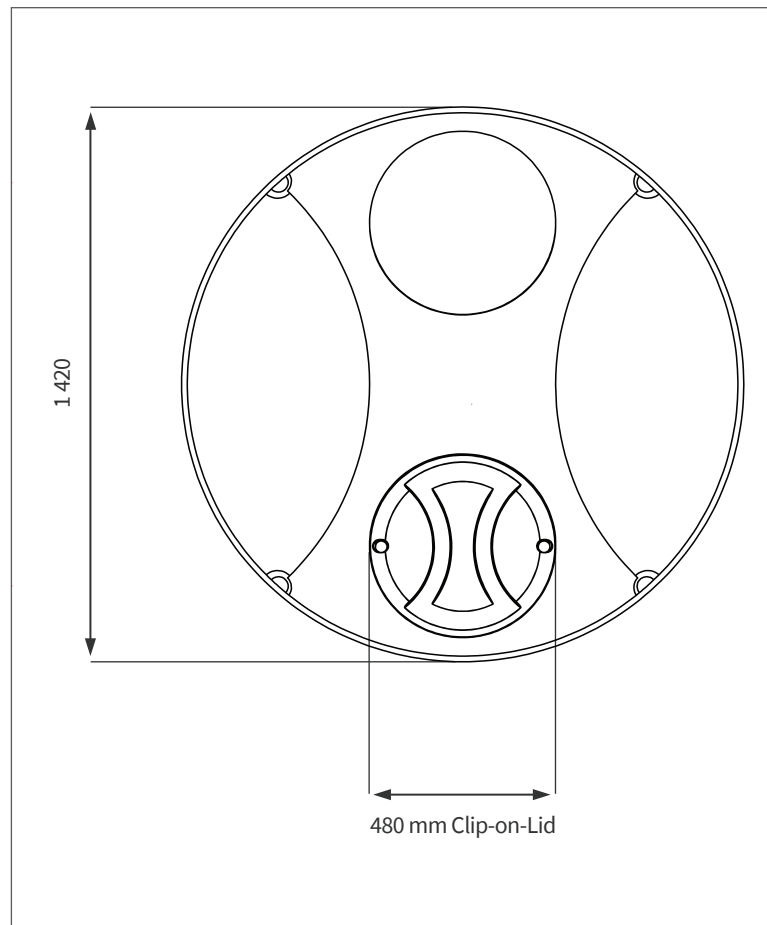

2 500 LT VERTICAL WATER TANK

This is a stock item in specific colours

FRONT VIEW

TOP VIEW

PRODUCT SPECIFICATIONS

Water	SG 1
Inlet	40 mm Female W/Fit
Overflow	40 mm Female W/Fit
Outlet	40 mm Water Fitting
Lid	480 mm

- 10-year guarantee
- Made with food-grade, quality virgin LLDPE
- UV-resistant & BPA-free

Note: All dimensions are in millimeters and scale not to scale

This design is the property of JoJo